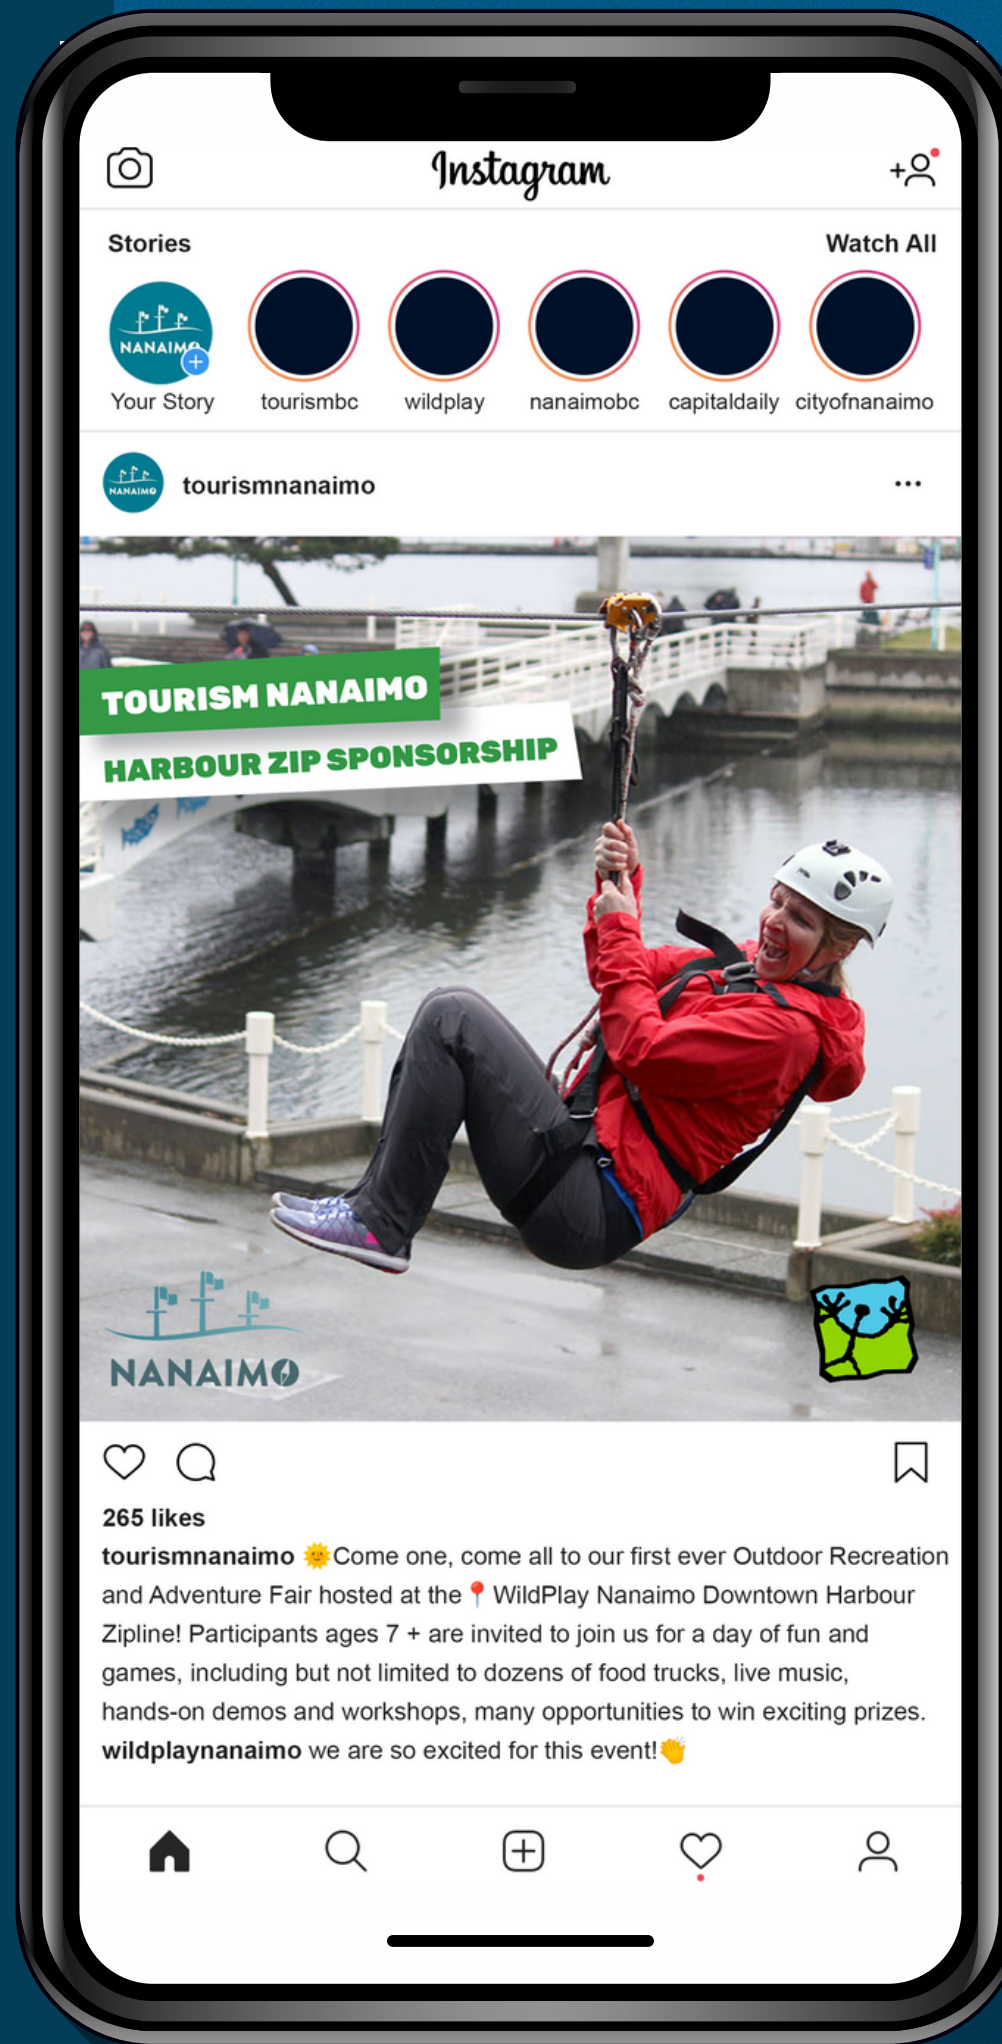

Get Noticed

Included with your sponsorship:

- Social media templates to share on your channels
- Posts on WildPlay's Facebook and Instagram pages in support of your sponsored event
- Video assets available upon request

Instagram Post

Example Template

Receive professional customizable content templates that showcase the zipline experience

Share unique and engaging online content that represents your brand in a fresh new way

Offer a unique (and free!) experience for your followers and community